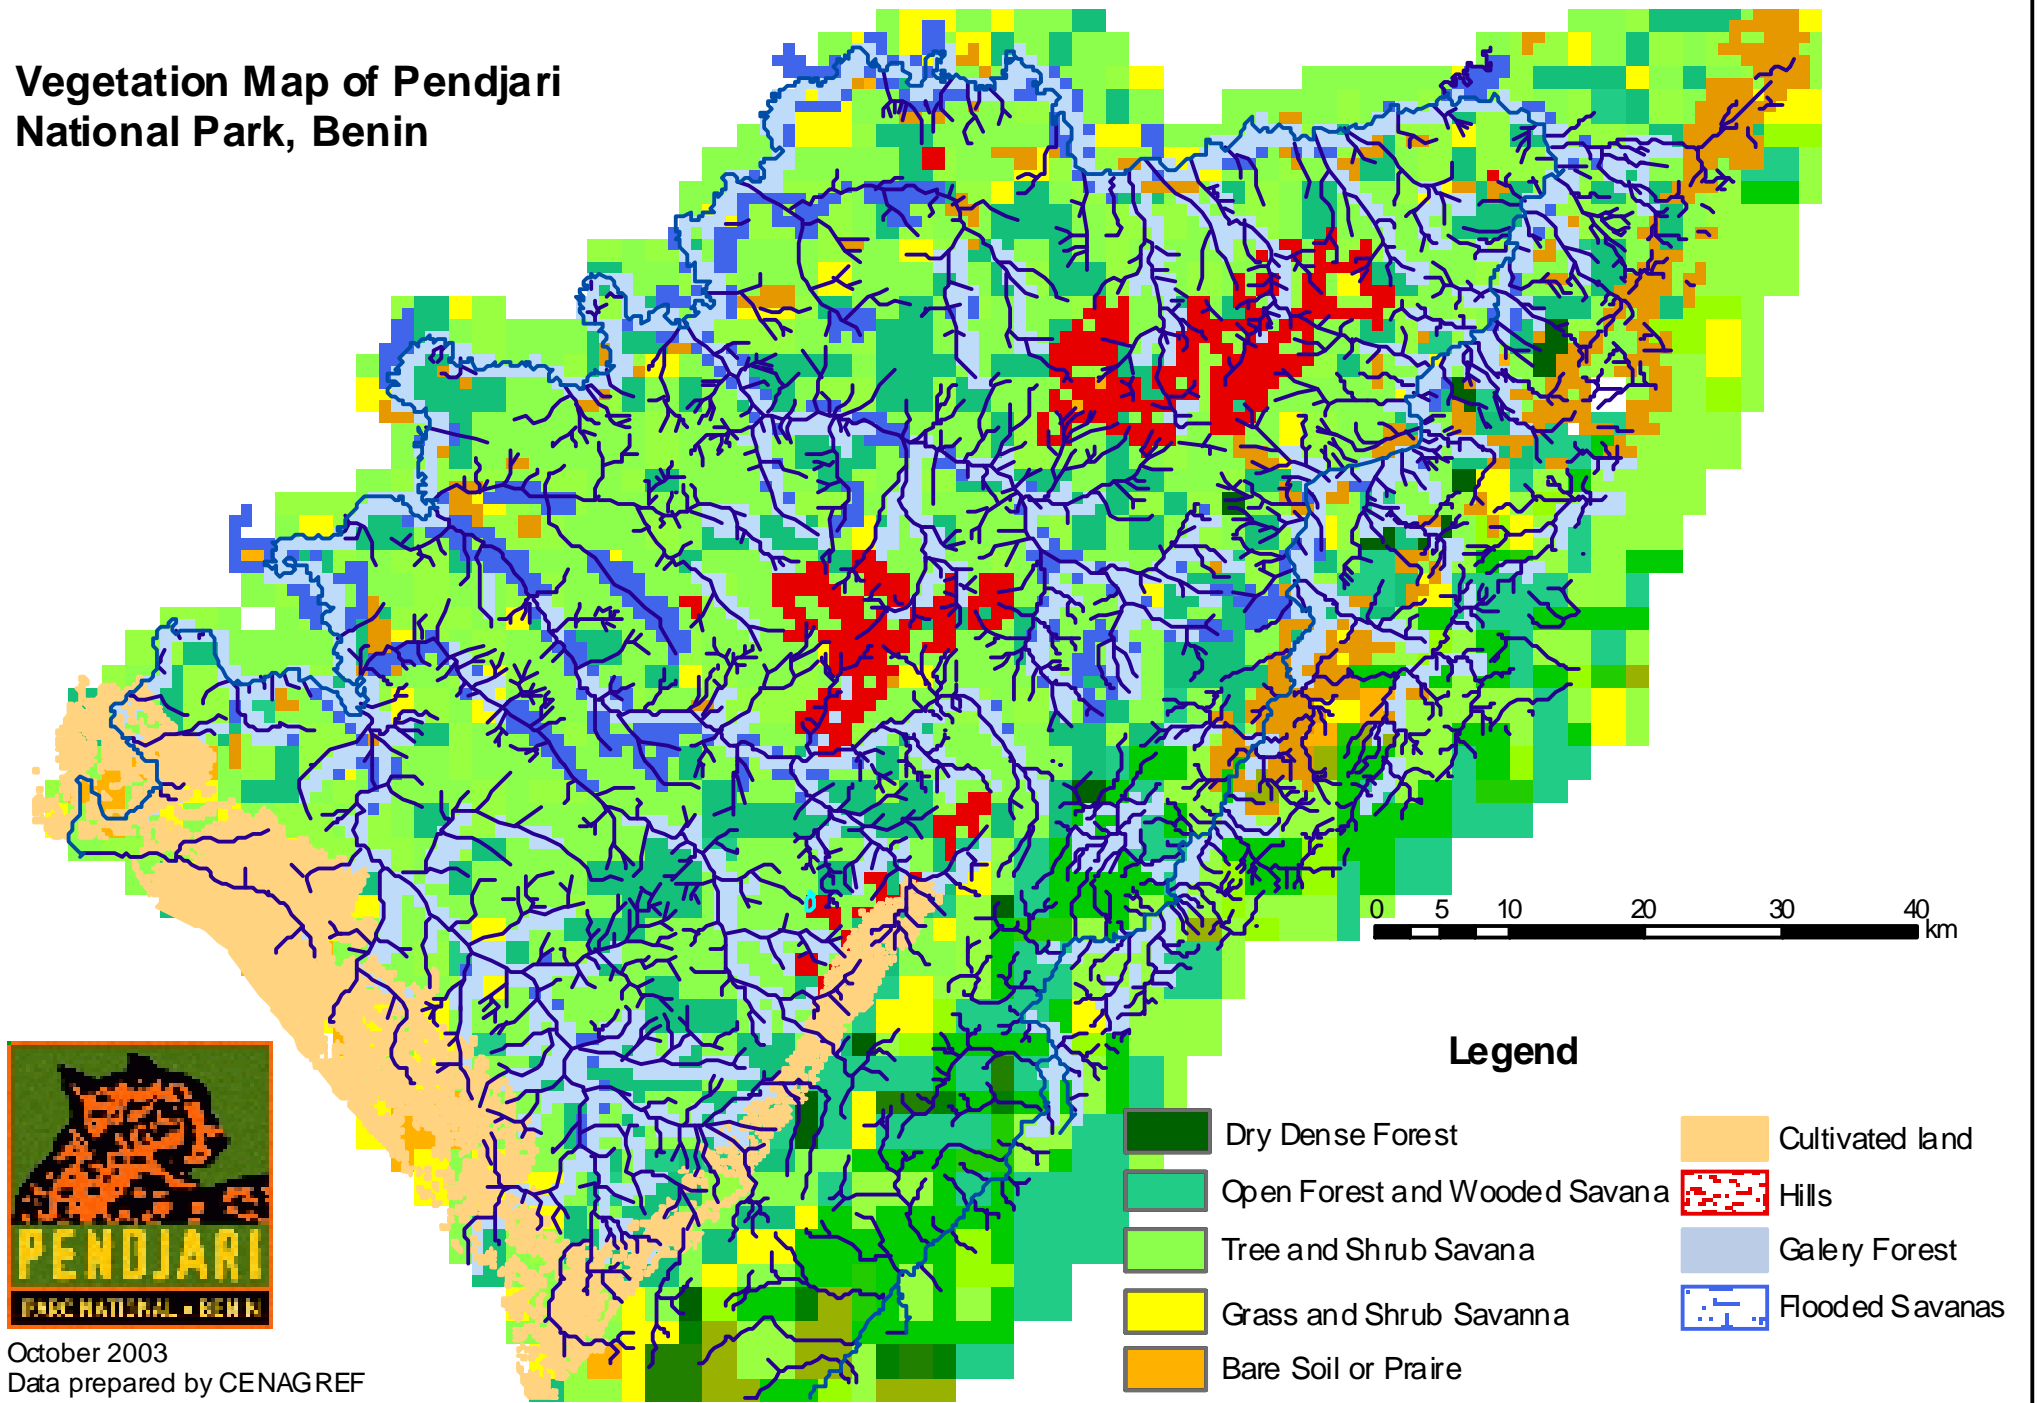

Vegetation Map of Pendjari National Park, Benin

October 2003
Data prepared by CENAGREF

Legend

- Dry Dense Forest
- Open Forest and Wooded Savana
- Tree and Shrub Savana
- Grass and Shrub Savanna
- Bare Soil or Praire
- Cultivated land
- Hills
- Galery Forest
- Flooded Savanas